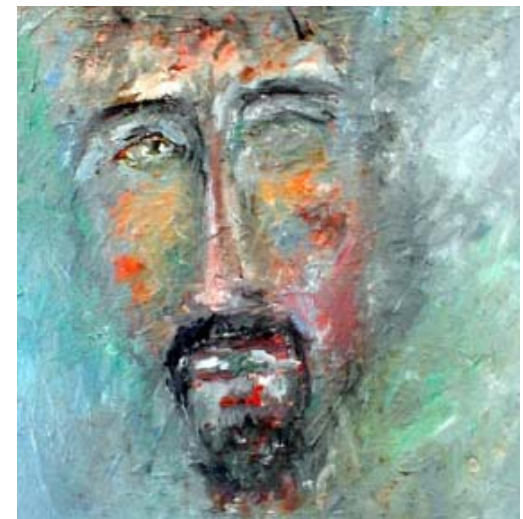

Paintings available for sale Through the Arts Council of Kern
(see reference sheet for size & medium)

Three

Civilization

The Red Door

Yellow Lady

Unity

Blue Dress

Green Lady

Jen

Metamorphosis

Self Portrait (Dyslexia)

Blue Moon

Dark Passages

Adobe

View

Lost Souls

One or Two

The Kiss

Stairway

Mother and Child

Stained Glass

Angst

Entwined

Rainy Day